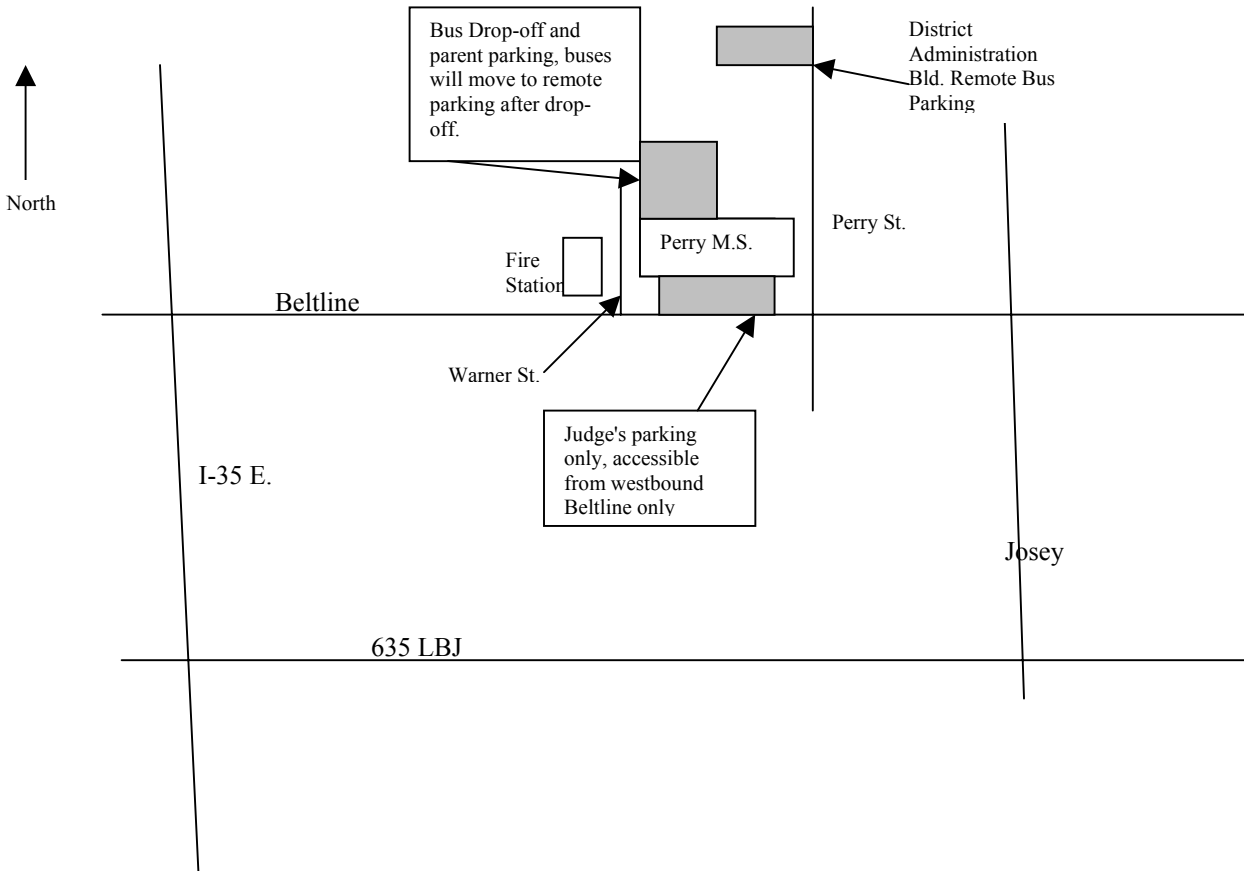

Map to DeWitt Perry and Parking Locations

Room Assignments:
Flutes: D100, D104, D108 D112
Clarinet: D200, D202, D208, D210
Trumpets: D214, D300, D304, D308
Trombones: D 102
French Horns: D110
Baritone/Tubas: C100
Percussion: A200
Low Clarinets B100
Saxes: B102